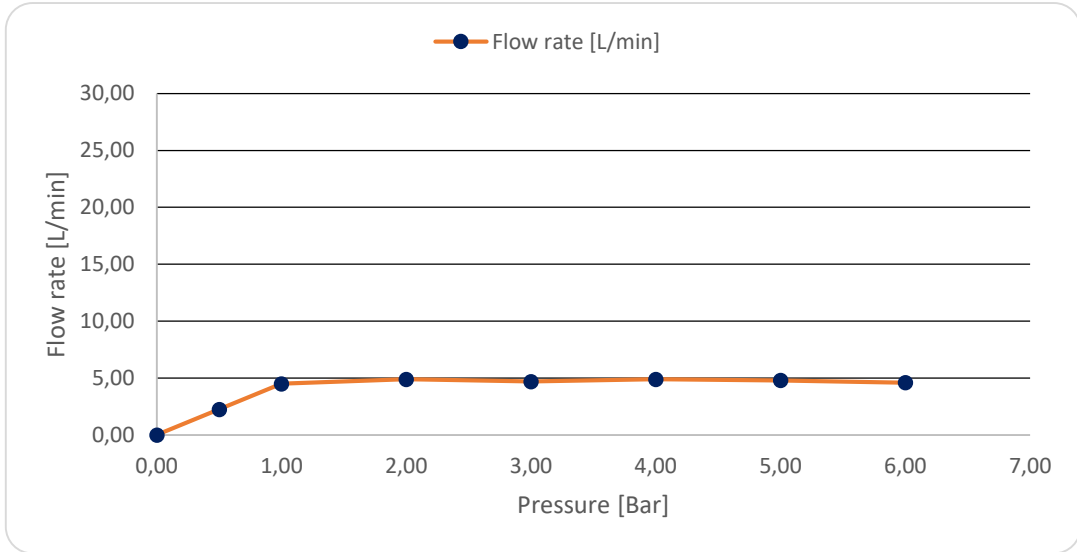

ARCHITECTURA SQUARE BASIN MIXER

PRODUCT INFORMATION

Model	TVW125004000
Collection	Architectura Square
Finish	Polished Chrome
Water Flow	max. 5 l/min
Cartridge	35 with ceramic disc
Faucet Height	160 mm
Aerator Height	113 mm
Projection of Spout	130 mm
Pop-up waste	without pop-up waste
Faucet Material	Brass
Red/Blue Indexing	On Lever
Connection Hoses	2 x G 3/8"

PRODUCT FEATURES

Integrated Easy clean aerator to facilitate water residuals cleaning.

Take air into the aerator, to ensure a good water feeling with Eco water usage.

Smart water usage with a sustainable water flow limited to 5l/min for the basins.

Constant water flow rate for wash basin mixers regardless of pressure fluctuations in the piping system

Comfortable height for mixers in combination with surface mounted wash basins

ARCHITECTURA SQUARE BASIN MIXER

FLOW CHART

TECHNICAL DRAWINGS